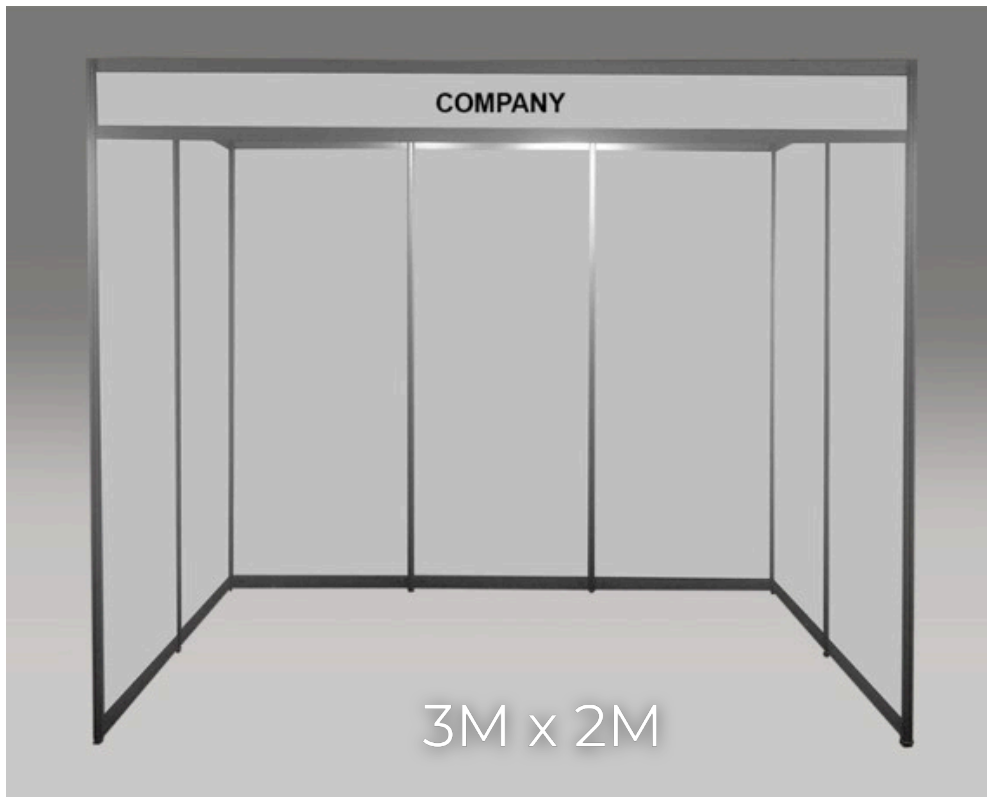

Exhibitor

BOOTH PACKAGE INFORMATION & PRICE GUIDE

AGED CARE
EXPO AUSTRALIA

EXHIBITOR BOOTH PACKAGE INFORMATION & PRICE GUIDE

STANDARD BOOTH (3M X 2M)

INCLUDES 2X LED SPOTLIGHTS AT THE REAR OF THE SPACE, STANDARD FASCIA SIGNAGE FOR ALL FRONTS AND CORNERS, OR WHERE APPLICABLE, AND A 4 AMP POWER SUPPLY WITH A 4-WAY POWERBOARD, 1.8M TABLE, CLOTH, AND 2 CHAIRS.

**\$1,750
PLUS GST**

Ideal for businesses looking for a focused presence.

SMALL BOOTH(2M X 1M SPACE)

INCLUDES 1 X LED SPOTLIGHTS AT THE REAR OF THE SPACE, FRONT STANDARD SIGNAGE, BACK WALL, AND A 4 AMP POWER SUPPLY WITH A FOUR WAY POWERBOARD, 1.8M TABLE, CLOTH, AND 2 CHAIRS.

**\$950
PLUS GST**

Perfect for sole traders only. These cozy 2m x 1m spaces offer a cost-effective way to exhibit and connect with our audience.

PRODUCT OR VEHICLE SPACE (6M X 6M)

INCLUDES 4X LED SPOTLIGHTS AT THE REAR OF THE SPACE, BACK WALL, AND A 4 AMP POWER SUPPLY WITH A FOUR WAY POWERBOARD

These various expo spaces and booths cater to different needs, ensuring that every organization can find the perfect fit to showcase their products, services, or causes at Aged Care Expo.

STANDARD BOOTH